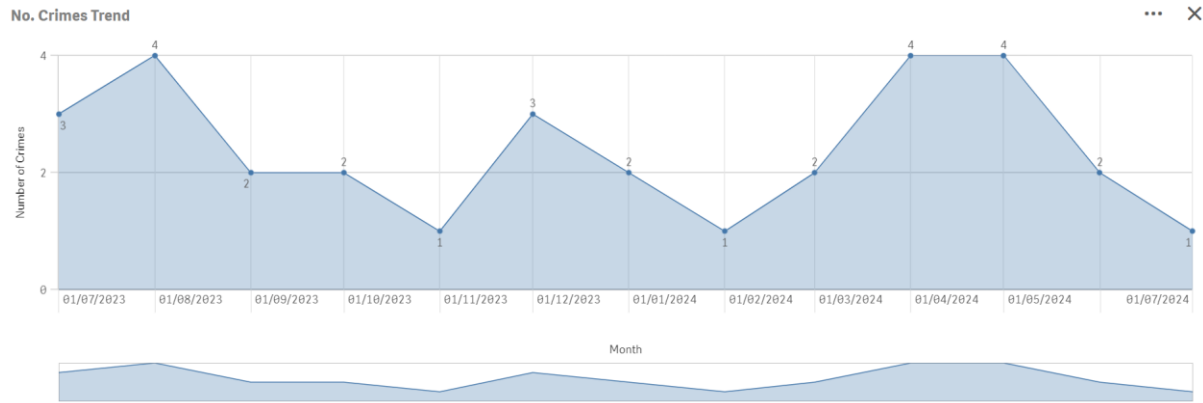

Number of Crimes by Offence Type:

No. Crimes By Offence Type

<input type="text" value="Crime Offence G..."/>	<input type="text" value="Month"/>
Totals	
Public Order Offences	1
Violence Against The Person	1

Number of Crimes Trend:

CURRENT PACT PRIORITIES:

Provide a visible Police presence in Mells

FUTURE PACT PRIORITIES:

Regular foot patrols are ongoing and productive community engagement.

Please remember to report Anti-Social-Behaviour and drug related incidents to 101 or 999, respectively.

OVERALL CRIME TRENDS

None of significant note